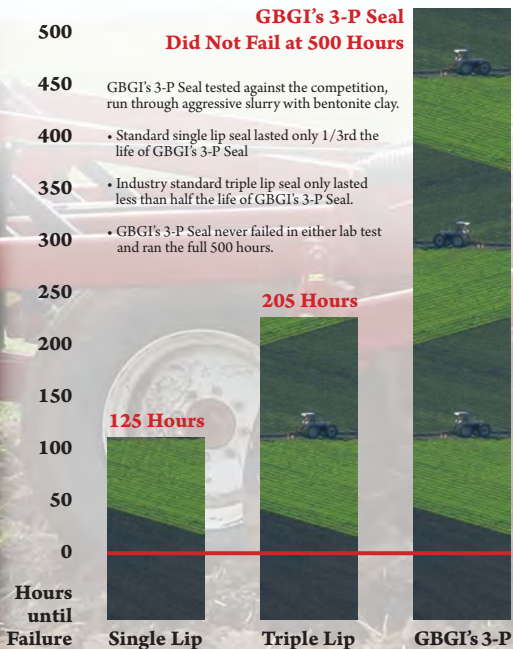

When the Growing Get's Tough ...

GBGI's 3-P Seal vs. Ordinary Seals

While others fail at the worst time, GBGI's 3 piece seal is proven to perform continuously in the toughest conditions.

GBGI 

Grow with us! 