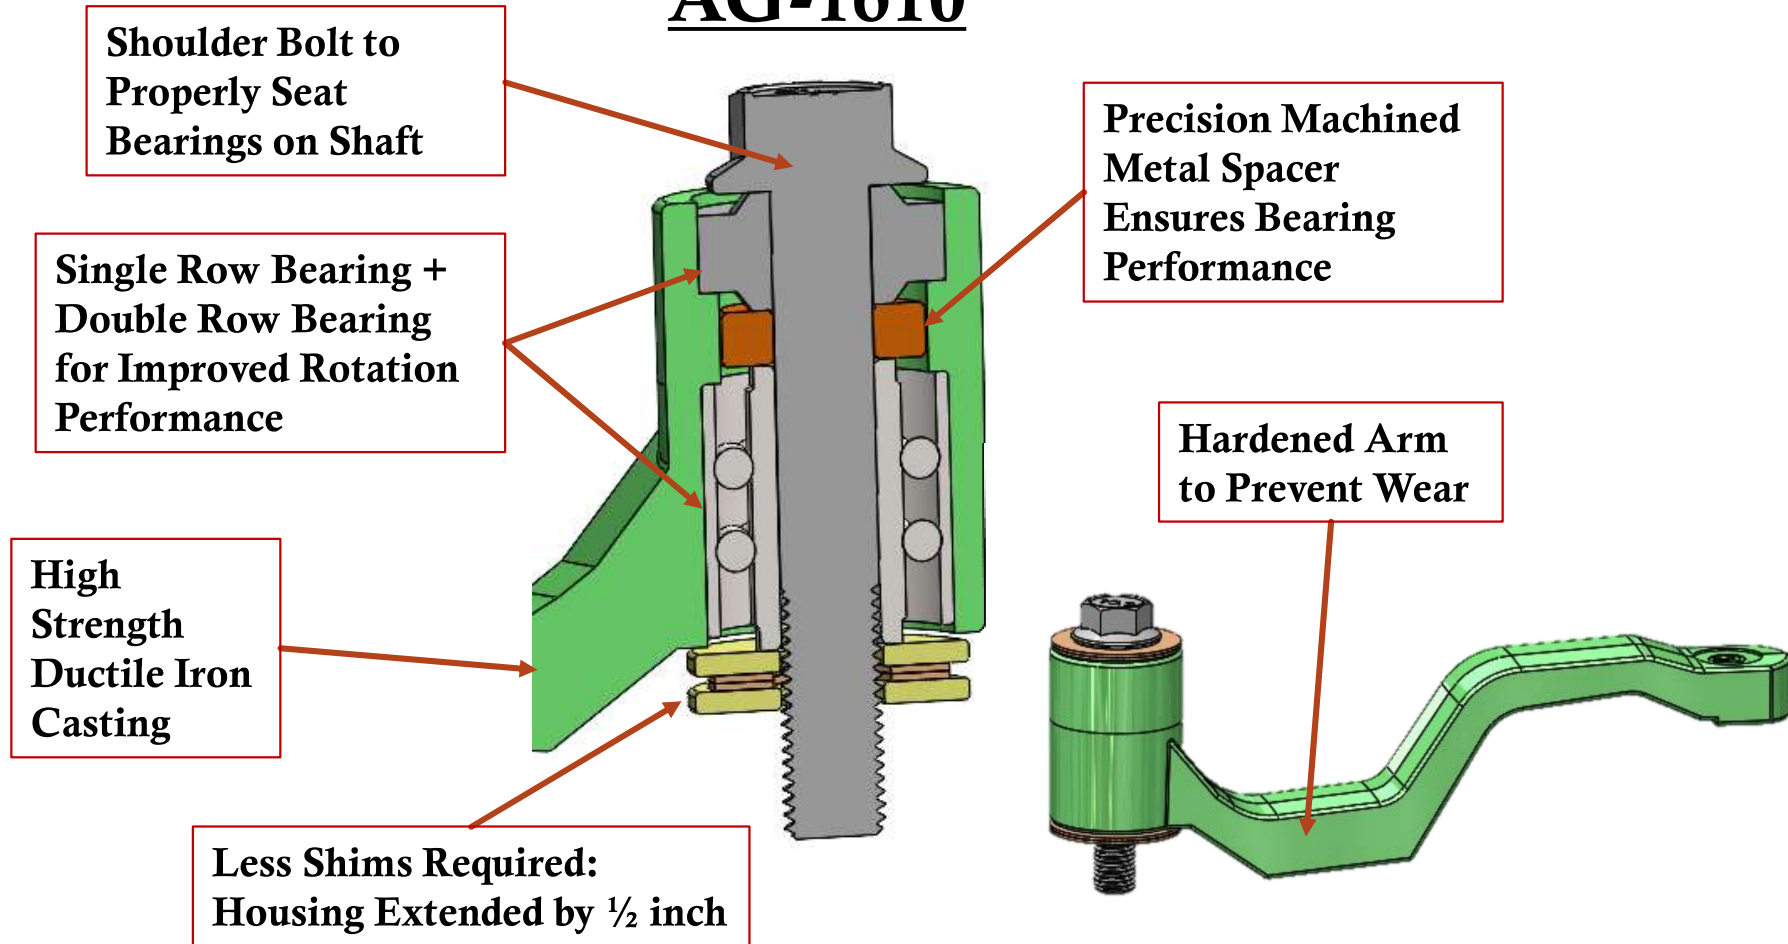

GBGI Gauge Wheel Arm

AG-1610

Sold exclusively through
Precision Planting Premier Dealers